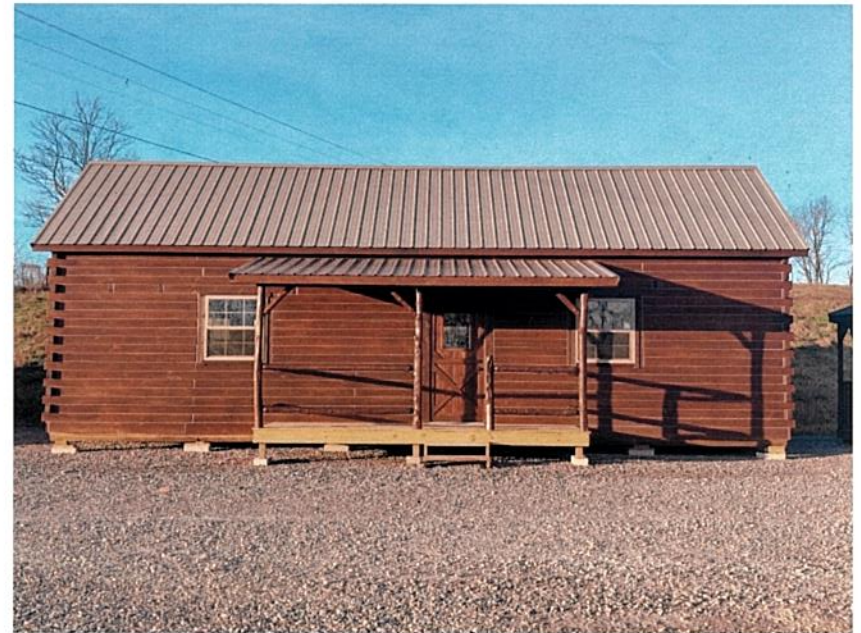

Frontier Cabin

Homestead Cabin

Standard Options

1 - 36" Exterior Door	16' x 24'	\$20,550
6' Porch Length of Cabin	16' x 32'	\$26,550
4 - 36" x 40" Single Hung Windows	16' x 40'	\$30,550
16' Loft & Stairs	16' x 48'	\$35,550
2" x 6" Rafters 24" on center	16' x 52'	\$38,550
2" x 4" Walls 16" on center	16' x 56'	\$41,550
2" x 8" Floor Joist 16" on center		

Standard Options

			<i>+12% for log</i>	Length of Porch
1 - 36" Exterior Door	6' Porch	16' x 24'	\$20,550	8'
4 - 36" x 40" Single Hung Windows		16' x 32'	\$26,550	12'
16' Loft & Stairs		16' x 40'	\$30,550	16'
2" x 6" Rafters 24" on center		16' x 48'	\$35,550	20'
2" x 4" Walls 16" on center		16' x 52'	\$38,550	24'
2" x 8" Floor Joist 16" on center		16' x 56'	\$41,550	24'

Office: 606-763-9624

Fax: 606-763-9252

Cabins can be customized to your plans.
Architect approved & stamped plans.
(extra charge)

Standard on All 16" Wide Cabins: (standard on larger homes)

- 2" x 8" Floor Joists (standard) (2" x 10")
- 2" x 4" Wall Studs, 16" on center (2" x 6")
- 2" x 6" Rafters, 24" on center (2" x 10")
- Diamond or Advantec (the best)
- 7/16" OSB Subsiding on all External Walls
- House Wrap
- DBL pane (DBL hung Low E & argon available)
- 1 1/2' Loft Floor with exposed beams (4" x 6" std) (4" x 10")
- Custom Front Door with insulated window
- Log Siding Tongue and Groove